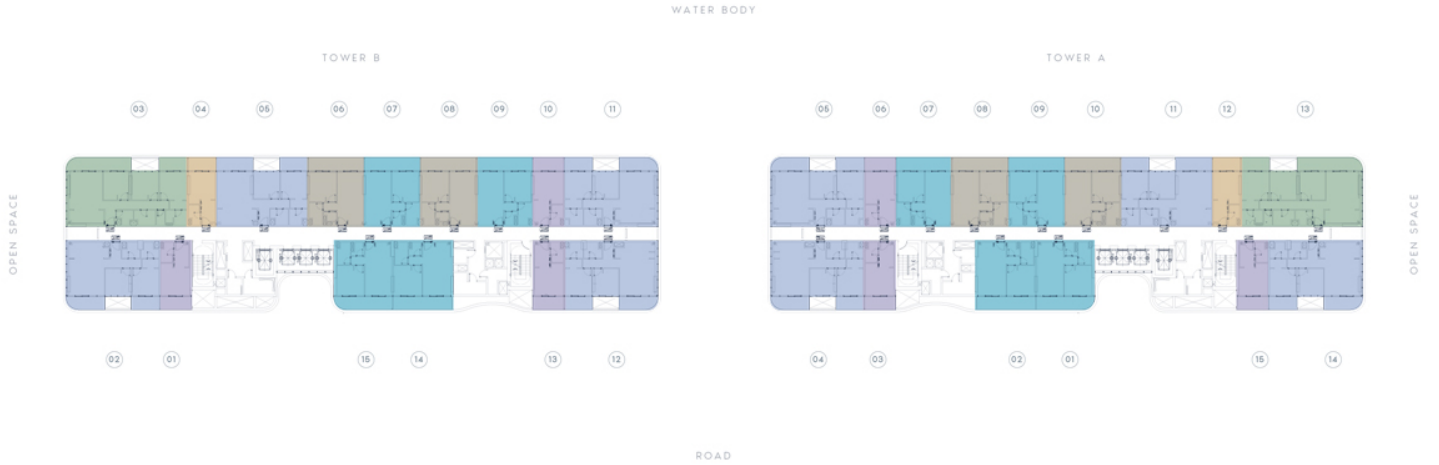

Azizi Venice

BUILDING NAME AV.BD.A003	REMARKS	AZIZI VENICE
------------------------------------	---------	---------------------

	PROJECT NAME AV.BD.A003	UNIT TYPE	<table border="0"> <tr> <td> STUDIO TYPE 1</td> <td> STUDIO TYPE 2</td> <td> 1 BEDROOM TYPE 1</td> </tr> <tr> <td> 1 BEDROOM TYPE 2</td> <td> 2 BEDROOM TYPE 1</td> <td> 3 BEDROOM TYPE 1</td> </tr> </table>	STUDIO TYPE 1	STUDIO TYPE 2	1 BEDROOM TYPE 1	1 BEDROOM TYPE 2	2 BEDROOM TYPE 1	3 BEDROOM TYPE 1
	STUDIO TYPE 1	STUDIO TYPE 2		1 BEDROOM TYPE 1					
1 BEDROOM TYPE 2	2 BEDROOM TYPE 1	3 BEDROOM TYPE 1							
TYPE FLOOR PLAN	FLOOR NO. 1ST FLOOR	PAGE NO. DATE							

BUILDING NAME AV.BD.A003	REMARKS	AZIZI VENICE
------------------------------------	---------	---------------------

	PROJECT NAME AV.BD.A003	UNIT TYPE	<table border="0"> <tr> <td> STUDIO TYPE 1</td> <td> STUDIO TYPE 2</td> <td> 1 BEDROOM TYPE 1</td> </tr> <tr> <td> 1 BEDROOM TYPE 2</td> <td> 2 BEDROOM TYPE 1</td> <td> 3 BEDROOM TYPE 1</td> </tr> </table>	 STUDIO TYPE 1	 STUDIO TYPE 2	 1 BEDROOM TYPE 1	 1 BEDROOM TYPE 2	 2 BEDROOM TYPE 1	 3 BEDROOM TYPE 1	PAGE NO. DATE
	 STUDIO TYPE 1	 STUDIO TYPE 2		 1 BEDROOM TYPE 1						
 1 BEDROOM TYPE 2	 2 BEDROOM TYPE 1	 3 BEDROOM TYPE 1								
TYPE FLOOR PLAN	FLOOR NO. 2ND to 5TH & 8TH to 10TH FLOOR									

BUILDING NAME
AV.BD.A003

REMARKS

AZIZI VENICE

PROJECT NAME
AV.BD.A003

TYPE
FLOOR PLAN

UNIT TYPE

FLOOR NO.
6TH to 7TH FLOOR

STUDIO TYPE 1	STUDIO TYPE 2	1 BEDROOM TYPE 1
1 BEDROOM TYPE 2	2 BEDROOM TYPE 1	3 BEDROOM TYPE 1

PAGE NO.
 DATE

BUILDING NAME AV.BD.A003	REMARKS	AZIZI VENICE
------------------------------------	---------	---------------------

	PROJECT NAME AV.BD.A003	UNIT TYPE	
	TYPE FLOOR PLAN	FLOOR NO. ROOF	

PAGE NO.
DATE