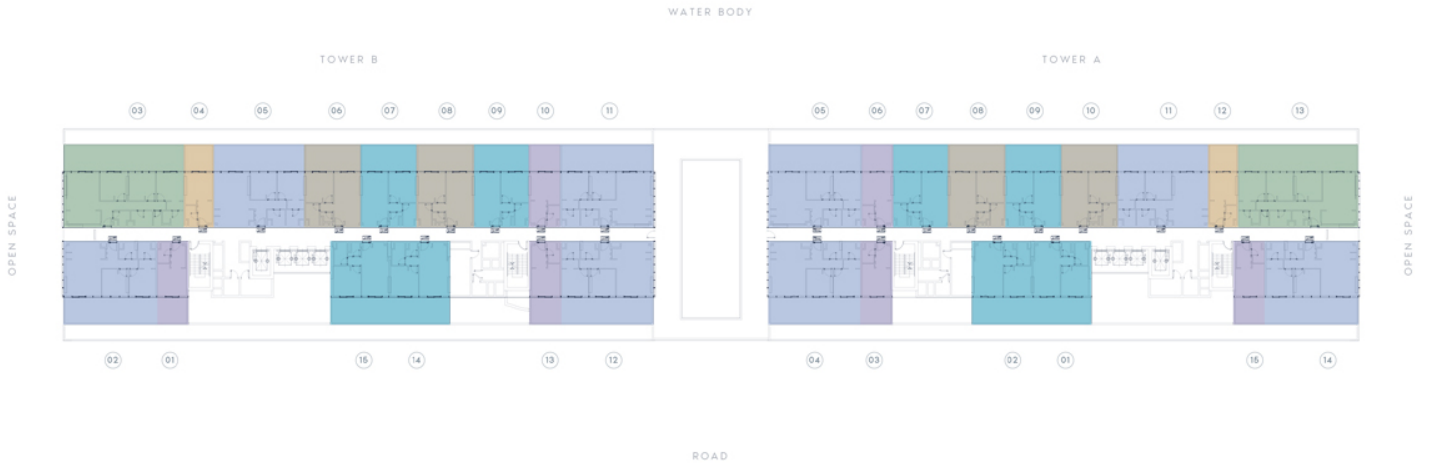

Azizi Venice

BUILDING NAME AV.BD.A003	REMARKS	AZIZI VENICE
------------------------------------	---------	---------------------

	PROJECT NAME AV.BD.A003	UNIT TYPE	<table border="0"> <tr> <td> STUDIO TYPE 1</td> <td> STUDIO TYPE 2</td> <td> 1 BEDROOM TYPE 1</td> </tr> <tr> <td> 1 BEDROOM TYPE 2</td> <td> 2 BEDROOM TYPE 1</td> <td> 3 BEDROOM TYPE 1</td> </tr> </table>	STUDIO TYPE 1	STUDIO TYPE 2	1 BEDROOM TYPE 1	1 BEDROOM TYPE 2	2 BEDROOM TYPE 1	3 BEDROOM TYPE 1
	STUDIO TYPE 1	STUDIO TYPE 2		1 BEDROOM TYPE 1					
1 BEDROOM TYPE 2	2 BEDROOM TYPE 1	3 BEDROOM TYPE 1							
TYPE FLOOR PLAN	FLOOR NO. 1ST FLOOR	PAGE NO. DATE							

BUILDING NAME AV.BD.A003	REMARKS	AZIZI VENICE
------------------------------------	---------	---------------------

	PROJECT NAME AV.BD.A003	UNIT TYPE	<table border="0"> <tr> <td> STUDIO TYPE 1</td> <td> STUDIO TYPE 2</td> <td> 1 BEDROOM TYPE 1</td> </tr> <tr> <td> 1 BEDROOM TYPE 2</td> <td> 2 BEDROOM TYPE 1</td> <td> 3 BEDROOM TYPE 1</td> </tr> </table>	 STUDIO TYPE 1	 STUDIO TYPE 2	 1 BEDROOM TYPE 1	 1 BEDROOM TYPE 2	 2 BEDROOM TYPE 1	 3 BEDROOM TYPE 1	PAGE NO. DATE
	 STUDIO TYPE 1	 STUDIO TYPE 2		 1 BEDROOM TYPE 1						
 1 BEDROOM TYPE 2	 2 BEDROOM TYPE 1	 3 BEDROOM TYPE 1								
TYPE FLOOR PLAN	FLOOR NO. 2ND to 5TH & 8TH to 10TH FLOOR									

BUILDING NAME
AV.BD.A003

REMARKS

AZIZI VENICE

PROJECT NAME
AV.BD.A003

TYPE
FLOOR PLAN

UNIT TYPE

FLOOR NO.
6TH to 7TH FLOOR

STUDIO TYPE 1	STUDIO TYPE 2	1 BEDROOM TYPE 1
1 BEDROOM TYPE 2	2 BEDROOM TYPE 1	3 BEDROOM TYPE 1

PAGE NO.
 DATE

BUILDING NAME AV.BD.A003	REMARKS	AZIZI VENICE
------------------------------------	---------	---------------------

	PROJECT NAME AV.BD.A003	UNIT TYPE	
	TYPE FLOOR PLAN	FLOOR NO. ROOF	

PAGE NO.
DATE