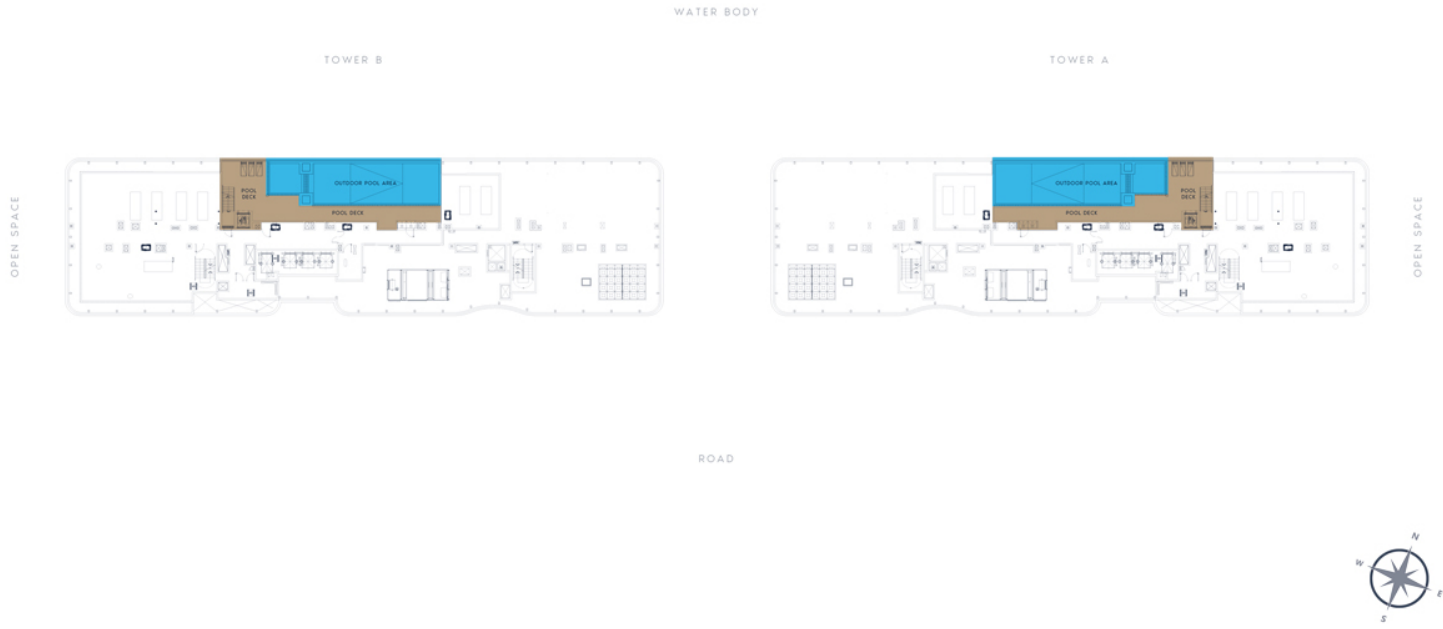

BUILDING NAME AV.BD.A003	REMARKS	AZIZI VENICE

	PROJECT NAME AV.BD.A003	UNIT TYPE	PAGE NO. DATE
	TYPE FLOOR PLAN	FLOOR NO. TOP ROOF	

CONTACT US

Call Us [+971 4 248 3400](tel:+97142483400)

WhatsApp [+971 55 162 3236](https://wa.me/971551623236)

TANAMI
PROPERTIES