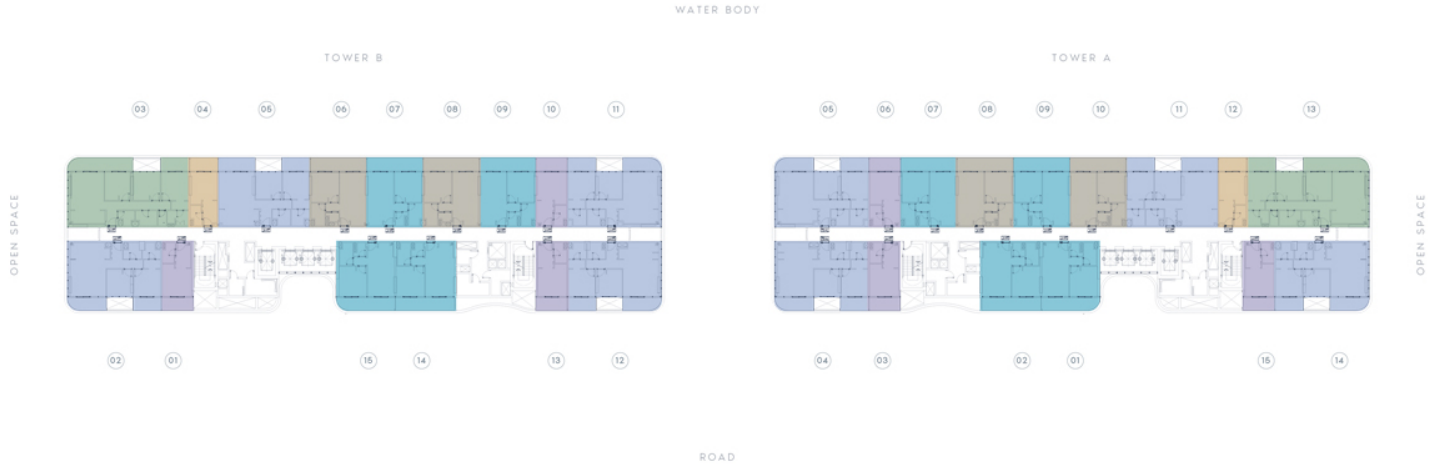

Azizi Venice

BUILDING NAME AV.BD.A003	REMARKS	AZIZI VENICE
------------------------------------	---------	---------------------

	PROJECT NAME AV.BD.A003	UNIT TYPE	<table border="0"> <tr> <td> STUDIO TYPE 1</td> <td> STUDIO TYPE 2</td> <td> 1 BEDROOM TYPE 1</td> </tr> <tr> <td> 1 BEDROOM TYPE 2</td> <td> 2 BEDROOM TYPE 1</td> <td> 3 BEDROOM TYPE 1</td> </tr> </table>	STUDIO TYPE 1	STUDIO TYPE 2	1 BEDROOM TYPE 1	1 BEDROOM TYPE 2	2 BEDROOM TYPE 1	3 BEDROOM TYPE 1
	STUDIO TYPE 1	STUDIO TYPE 2		1 BEDROOM TYPE 1					
1 BEDROOM TYPE 2	2 BEDROOM TYPE 1	3 BEDROOM TYPE 1							
TYPE FLOOR PLAN	FLOOR NO. 1ST FLOOR	PAGE NO. DATE							

BUILDING NAME AV.BD.A003	REMARKS	AZIZI VENICE
------------------------------------	---------	---------------------

	PROJECT NAME AV.BD.A003	UNIT TYPE	<table border="0"> <tr> <td> STUDIO TYPE 1</td> <td> STUDIO TYPE 2</td> <td> 1 BEDROOM TYPE 1</td> </tr> <tr> <td> 1 BEDROOM TYPE 2</td> <td> 2 BEDROOM TYPE 1</td> <td> 3 BEDROOM TYPE 1</td> </tr> </table>	 STUDIO TYPE 1	 STUDIO TYPE 2	 1 BEDROOM TYPE 1	 1 BEDROOM TYPE 2	 2 BEDROOM TYPE 1	 3 BEDROOM TYPE 1	PAGE NO. DATE
	 STUDIO TYPE 1	 STUDIO TYPE 2		 1 BEDROOM TYPE 1						
 1 BEDROOM TYPE 2	 2 BEDROOM TYPE 1	 3 BEDROOM TYPE 1								
TYPE FLOOR PLAN	FLOOR NO. 2ND to 5TH & 8TH to 10TH FLOOR									

BUILDING NAME
AV.BD.A003

REMARKS

AZIZI VENICE

PROJECT NAME
AV.BD.A003

TYPE
FLOOR PLAN

UNIT TYPE

FLOOR NO.
6TH to 7TH FLOOR

STUDIO TYPE 1	STUDIO TYPE 2	1 BEDROOM TYPE 1
1 BEDROOM TYPE 2	2 BEDROOM TYPE 1	3 BEDROOM TYPE 1

PAGE NO.
 DATE

BUILDING NAME AV.BD.A003	REMARKS	AZIZI VENICE
------------------------------------	---------	---------------------

	PROJECT NAME AV.BD.A003	UNIT TYPE	
	TYPE FLOOR PLAN	FLOOR NO. ROOF	

PAGE NO.
DATE