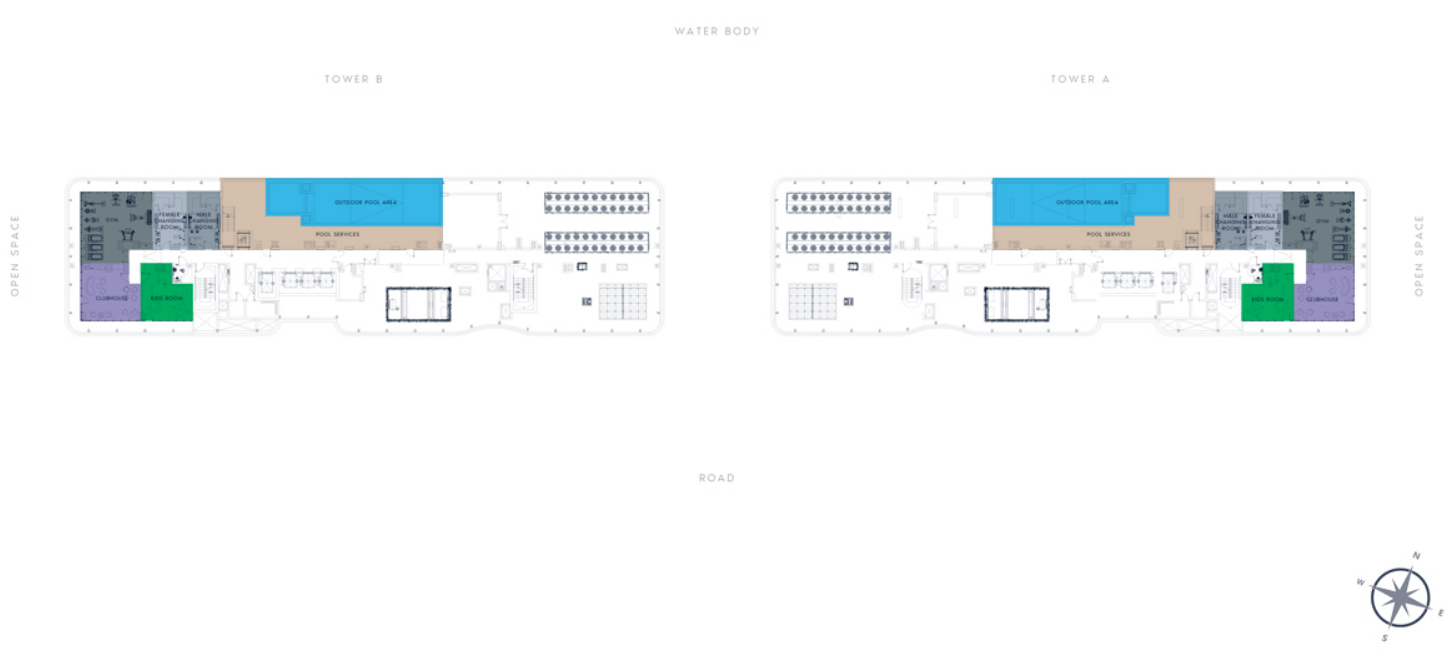

BUILDING NAME AV.BD.A003	REMARKS	AZIZI VENICE
------------------------------------	---------	---------------------

	PROJECT NAME AV.BD.A003	UNIT TYPE	<table border="0"> <tr> <td> STUDIO TYPE 1</td> <td> STUDIO TYPE 2</td> <td> 1 BEDROOM TYPE 1</td> </tr> <tr> <td> 1 BEDROOM TYPE 2</td> <td> 2 BEDROOM TYPE 1</td> <td> 3 BEDROOM TYPE 1</td> </tr> </table>	 STUDIO TYPE 1	 STUDIO TYPE 2	 1 BEDROOM TYPE 1	 1 BEDROOM TYPE 2	 2 BEDROOM TYPE 1	 3 BEDROOM TYPE 1	PAGE NO. DATE
	 STUDIO TYPE 1	 STUDIO TYPE 2		 1 BEDROOM TYPE 1						
 1 BEDROOM TYPE 2	 2 BEDROOM TYPE 1	 3 BEDROOM TYPE 1								
TYPE FLOOR PLAN	FLOOR NO. 2ND to 5TH & 8TH to 10TH FLOOR									

BUILDING NAME
AV.BD.A003

REMARKS

AZIZI VENICE

PROJECT NAME
AV.BD.A003

TYPE
FLOOR PLAN

UNIT TYPE

FLOOR NO.
6TH to 7TH FLOOR

STUDIO TYPE 1	STUDIO TYPE 2	1 BEDROOM TYPE 1
1 BEDROOM TYPE 2	2 BEDROOM TYPE 1	3 BEDROOM TYPE 1

PAGE NO.
 DATE

BUILDING NAME AV.BD.A003	REMARKS	AZIZI VENICE
------------------------------------	---------	---------------------

	PROJECT NAME AV.BD.A003	UNIT TYPE	
	TYPE FLOOR PLAN	FLOOR NO. ROOF	

PAGE NO.
DATE